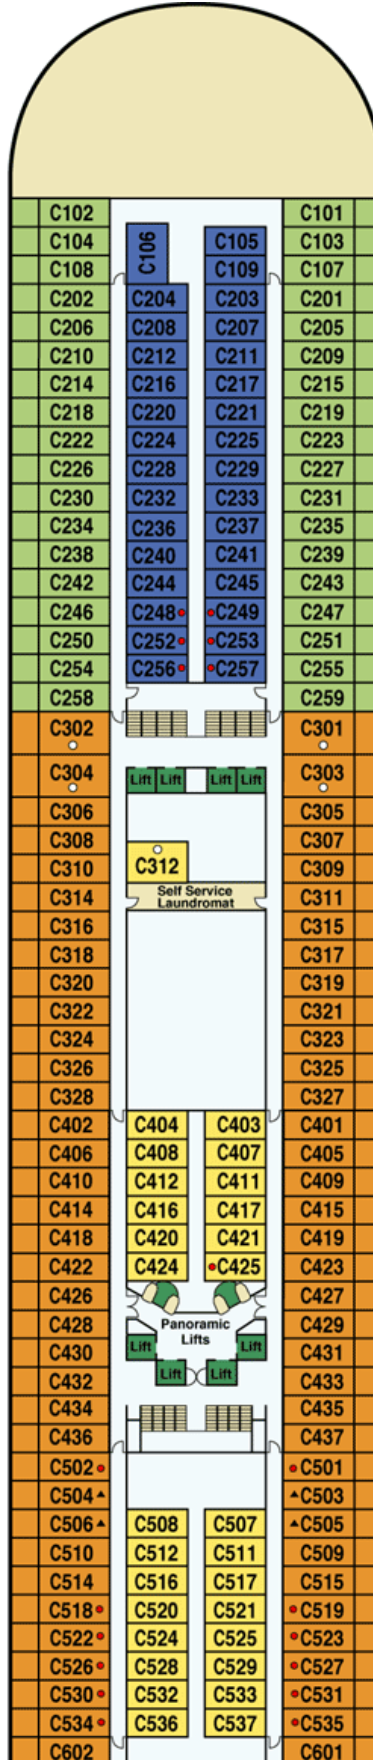

Emerald Princess Intelli-Deck™

Select a deck from the links below to view interactive deck plan, stateroom details, and public area details.

- [Star](#)   [Riviera](#)   [Emerald](#)
- [Sky](#)   [Aloha](#)   [Promenade](#)
- [Sports](#)   [Baia](#)   [Fiesta](#)
- [Sun](#)   [Caribe](#)   [Plaza Deck](#)
- [Lido](#)   [Dolphin](#)   [Gala](#)

Caribe

Stateroom Categories

Suite

PS

[Larger Photo & Floor Plan](#)

This suite features two twin beds that can convert to a queen-size bed, private balcony, separate sitting room with sofa bed and desk, walk-in closet, two TVs, refrigerator, wet bar, bathroom with tub and shower, and complimentary laundry and dry cleaning. (461 - 689 sq. ft. with balcony)

Balcony Stateroom

BA BB

[Larger Photo & Floor Plan](#)

This stateroom features two twin beds that can convert to a queen-size bed, private balcony, refrigerator, TV, spacious closet, desk, bathroom with shower, phone, and safe. (233 - 285 sq. ft. with balcony)

Inside Stateroom

KK J

[Larger Photo & Floor Plan](#)

This stateroom features two twin beds that can convert to a queen-size bed, TV, music system, refrigerator, closet, bathroom with shower, phone, and safe. (163 sq. ft.)